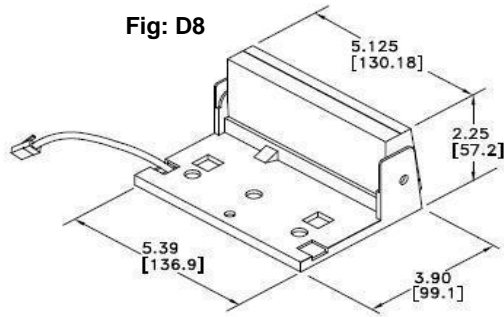

Base Display
0270-1X00

Wall Mounted Display
Single: 0270-3X00
Dual (2): 0270-4X00
2nd Display: 0270-5X00

All Displays are adjustable angle

Wall Bracket Dimensions
Dimensions in inches only

Display on Tower can be rotated by 45° increments

Tower Display
Single: 0270-2X00
2nd Display: 0270-7X00

2-sided Tower Display
0270-6X00

Tower base Dimensions
Dimensions in inches only

Dimensions: Inches [mm]

Note: 6th digit in red 0270-1X00 is dependant on specific scale capacity (IE: X=1 - 150x0.05 lb / 60x0.02kg, X=9 - 70 lbx0.05lb, X=B - 300x0.1lb/150x0.05kg, X=C = 30x0.1 lb / 15x0.005kg)