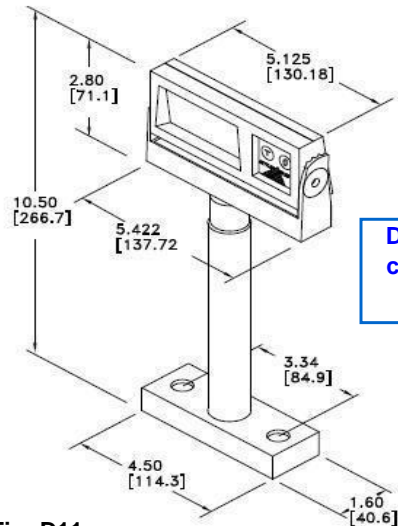

Base Display
0270-1X00

Wall Mounted Display
Single: 0270-3X00
Dual (2): 0270-4X00
2nd Display: 0270-5X00

All Displays are adjustable angle

Wall Bracket Dimensions
Dimensions in inches only

Display on Tower can be rotated by 45° increments

Tower Display
Single: 0270-2X00
2nd Display: 0270-7X00

2-sided Tower Display
0270-6X00

Tower base Dimensions
Dimensions in inches only

Dimensions: Inches [mm]

Note: 6th digit in red 0270-1X00 is dependant on specific scale capacity (IE: X=1 - 150x0.05 lb / 60x0.02kg, X=9 - 70 lbx0.05lb, X=B - 300x0.1lb/150x0.05kg, X=C = 30x0.1 lb / 15x0.005kg)