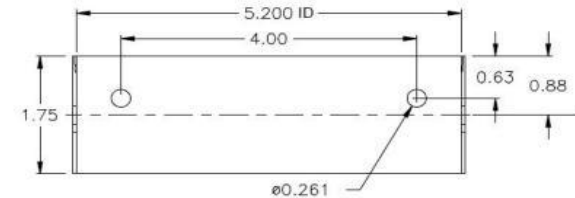

Base Display
0270-1X00

Wall Mounted Display
Single: 0270-3X00
Dual (2): 0270-4X00
2nd Display: 0270-5X00

All Displays are adjustable angle

Wall Bracket Dimensions
Dimensions in inches only

Display on Tower can be rotated by 45° increments

Tower Display
Single: 0270-2X00
2nd Display: 0270-7X00

2-sided Tower Display
0270-6X00

Tower base Dimensions
Dimensions in inches only

Dimensions: Inches [mm]

Note: 6th digit in red 0270-1X00 is dependant on specific scale capacity (IE: X=1 - 150x0.05 lb / 60x0.02kg, X=9 - 70 lbx0.05lb, X=B - 300x0.1lb/150x0.05kg, X=C = 30x0.1 lb / 15x0.005kg)