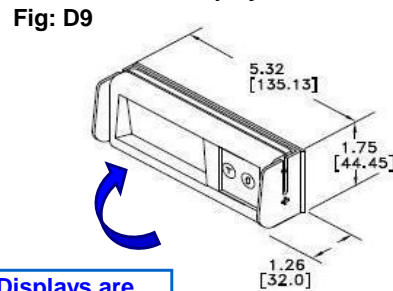

Base Display
0270-1X00

Wall Mounted Display
Single: 0270-3X00
Dual (2): 0270-4X00
2nd Display: 0270-5X00

All Displays are adjustable angle

Wall Bracket Dimensions
Dimensions in inches only

Display on Tower can be rotated by 45° increments

Tower Display
Single: 0270-2X00
2nd Display: 0270-7X00

2-sided Tower Display
0270-6X00

Tower base Dimensions
Dimensions in inches only

Dimensions: Inches [mm]

Note: 6th digit in red 0270-1X00 is dependant on specific scale capacity (IE: X=1 - 150x0.05 lb / 60x0.02kg, X=9 - 70 lbx0.05lb, X=B - 300x0.1lb/150x0.05kg, X=C = 30x0.1 lb / 15x0.005kg)