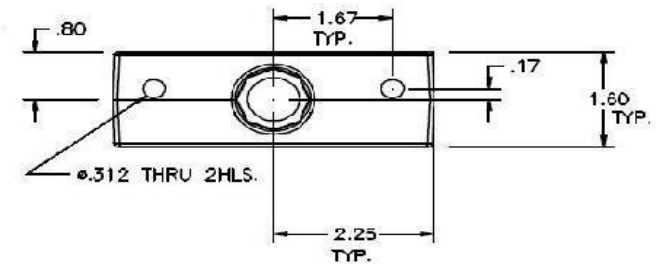

Base Display
0270-1X00

Wall Mounted Display
Single: 0270-3X00
Dual (2): 0270-4X00
2nd Display: 0270-5X00

All Displays are adjustable angle

Wall Bracket Dimensions
Dimensions in inches only

Display on Tower can be rotated by 45° increments

Tower Display
Single: 0270-2X00
2nd Display: 0270-7X00

2-sided Tower Display
0270-6X00

Tower base Dimensions
Dimensions in inches only

Dimensions: Inches [mm]

Note: 6th digit in red 0270-1X00 is dependant on specific scale capacity (IE: X=1 - 150x0.05 lb / 60x0.02kg, X=9 - 70 lbx0.05lb, X=B - 300x0.1lb/150x0.05kg, X=C = 30x0.1 lb / 15x0.005kg)