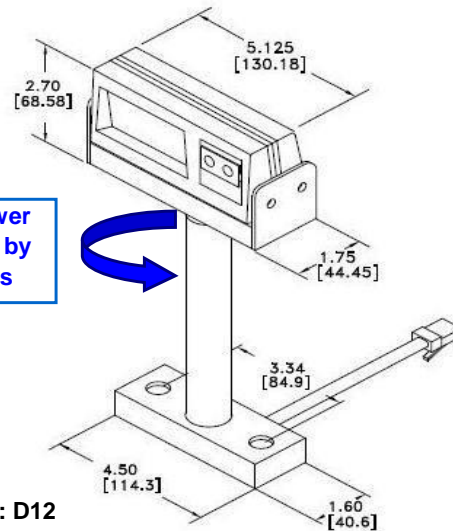

Base Display
0270-1X00

Wall Mounted Display
Single: 0270-3X00
Dual (2): 0270-4X00
2nd Display: 0270-5X00

All Displays are adjustable angle

Wall Bracket Dimensions
Dimensions in inches only

Display on Tower can be rotated by 45° increments

Tower Display
Single: 0270-2X00
2nd Display: 0270-7X00

2-sided Tower Display
0270-6X00

Tower base Dimensions
Dimensions in inches only

Dimensions: Inches [mm]

Note: 6th digit in red 0270-1X00 is dependant on specific scale capacity (IE: X=1 - 150x0.05 lb / 60x0.02kg, X=9 - 70 lbx0.05lb, X=B - 300x0.1lb/150x0.05kg, X=C = 30x0.1 lb / 15x0.005kg)