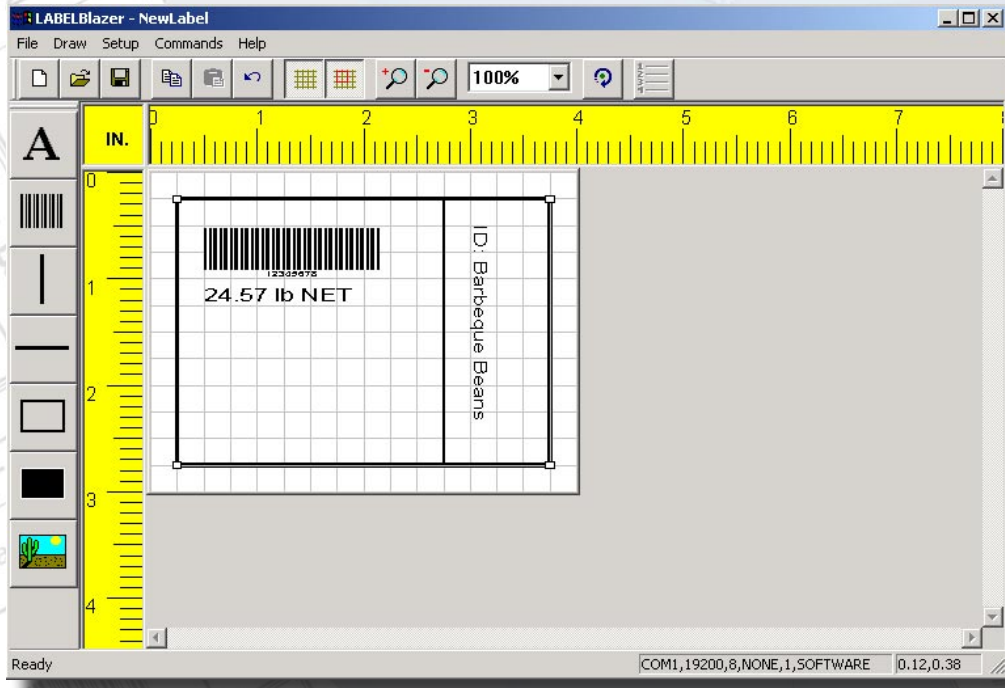

Graphical Editor
WYSIWYG point and click editor makes the software **Easy to Use**.

Online Help
Online Help provides immediate access to any feature making it **Quick To Learn**.

1. **System Requirements**
2. Windows® 98, 2000, NT or XP
   - Pentium or higher CPU
   - 20 Meg of disk space
   - Serial or Parallel Interface
   - 800x600 Resolution or higher

	TEL	FAX		TEL	FAX
METTLER TOLEDO USA 1900 Polaris Parkway Columbus, Ohio 43240 TEL. (800) 523-5123 (614) 438-4511 FAX (614) 438-4900	Australia (61-3) 9644 5700 Austria (43-1) 604 1980 Belgium (32-2) 334 0211 Brazil (55-11) 4166-7400 Canada (800) 638-8537 China, Shanghai (86-21) 6485 0435 China, Changzhou (86-519) 664 2040 China, Hong Kong (852) 2744 1221 Croatia (385-1) 29 58 130 Czech Republic (420-2) 721-23150 Denmark (45-43) 27 08 00 France (33-1) 30 97 17 17 Germany (49-641) 50 70 Hungary (36-1) 288-4040 India (91-22) 2857-0808 Indonesia (62-21) 6583 3731 Italy (39-02) 333321 Japan (81-3) 5762-0606 Kazakhstan (7-3272) 50 63 69	(61-3) 9645 3935 (43-1) 604 2880 (32-2) 334 0334 (55-11) 4166-7401 (905) 681-8036 (86-21) 6485 3351 (86-519) 664 1991 (852) 2744 6878 (385-1) 29 58 140 (420-2) 721-23170 (45-43) 27 08 28 (33-1) 30 97 16 16 (49-641) 52951 (36-1) 288-4050 (91-22) 2857-5071 (62-21) 6583 3741 (39-02) 356-2973 (81-3) 5762-0756 (7-3272) 98 08 35	Korea (82-2) 3498-3500 Malaysia (60-3) 7845 5773 Mexico (52-5) 547 5700 Netherlands (31-344) 638363 Norway (47) 22 30 44 90 Philippines (63-2) 864 1600 Poland (48-22) 651-9232 Russia (7-095) 921 9211 Singapore (65) 6890 0011 Slovak Republic (421-2) 4342-7496 Slovenia (386-1) 562-1801 Spain (34-93) 223-7600 Sweden (46-8) 702 50 00 Switzerland (41-1) 944 45 45 Taiwan (886-2) 2579-5955 Thailand (66-2) 723-0300 United Kingdom (44-116) 235 7070 Korea (82-2) 3498-3500	(82-2) 3498-3555 (60-3) 7845-8773 (52-5) 541 2228 (31-344) 638390 (47) 22 32 70 02 (63-2) 864 1698 (48-22) 651-7172 (7-095) 921 6353 (65) 6890 0012 (421-2) 4333-7190 (386-1) 562-1789 (34-93) 223-0271 (46-8) 642 45 62 (41-1) 944 45 10 (886-2) 2579-5977 (66-2) 719-6479 (44-116) 236 6399 (82-2) 3498-3555	Internet www.mt.com

©2003 Mettler-Toledo, Inc.
METTLER TOLEDO® is a registered trademark of Mettler-Toledo, Inc. LabelBLAZER™ is a trademark of Mettler-Toledo, Inc. All other brand or product names are trademarks of their respective companies. Specifications subject to change without notice.

Printed in the USA.
(PDF)
Printers/Software
S0034010E